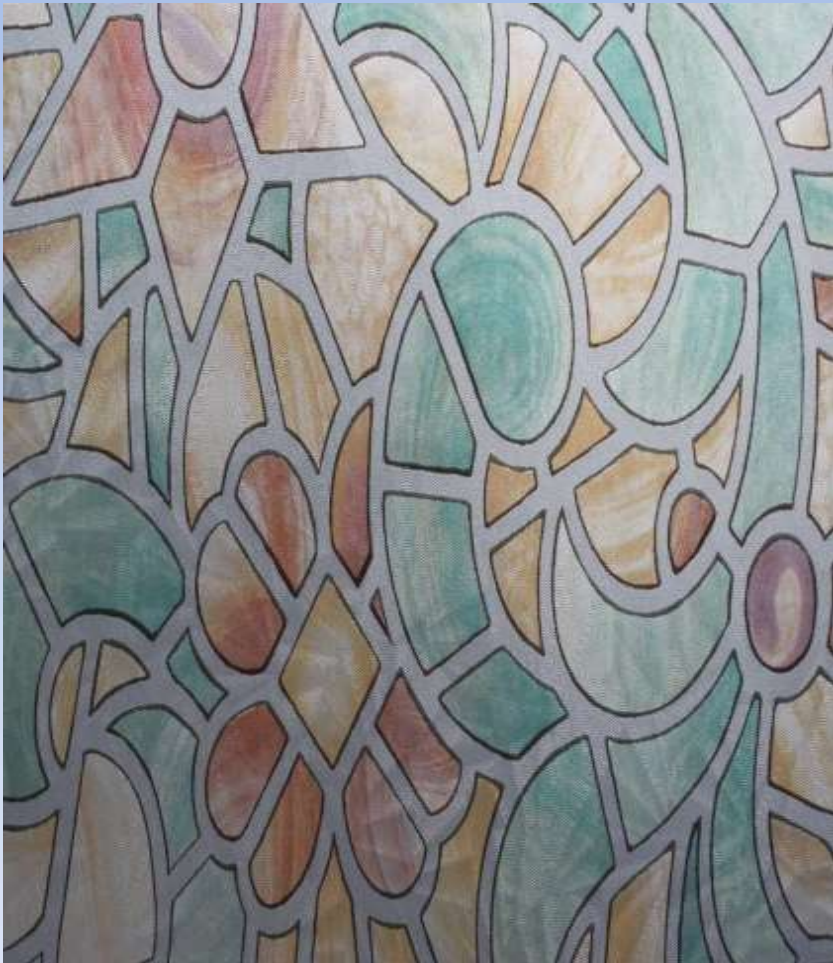

E007 (STAINED GLASS)

FILM WIDTH : 3 FEET