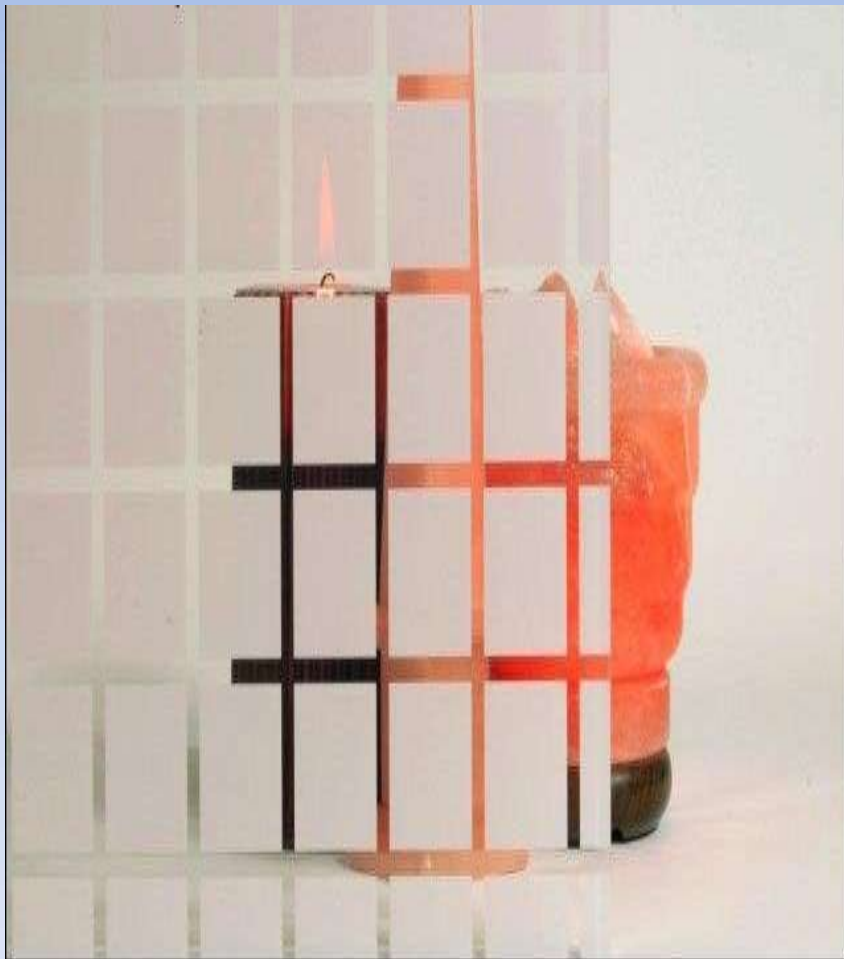

E040B (1.33 INCH WHITE SQUARE)

FILM WIDTH : 3 & 4 FEET