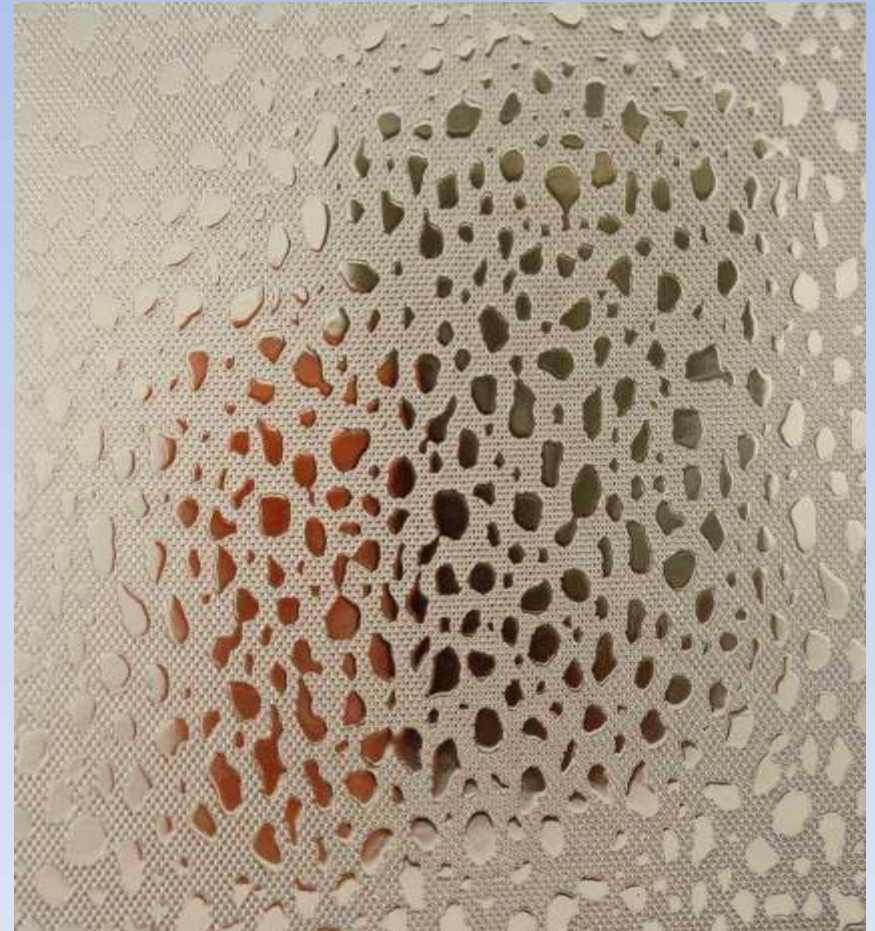

AMWM (MATT WHITE)

FILM WIDTH : 5 FEET

D012G (CRYSTAL ICE)

FILM WIDTH : 3 & 4 FEET

D015G (MILKY FROTH)

AVAILABLE IN 4 FEET

D086G (DIAGONAL SQUARE)

FILM WIDTH : 3 & 4 FEET