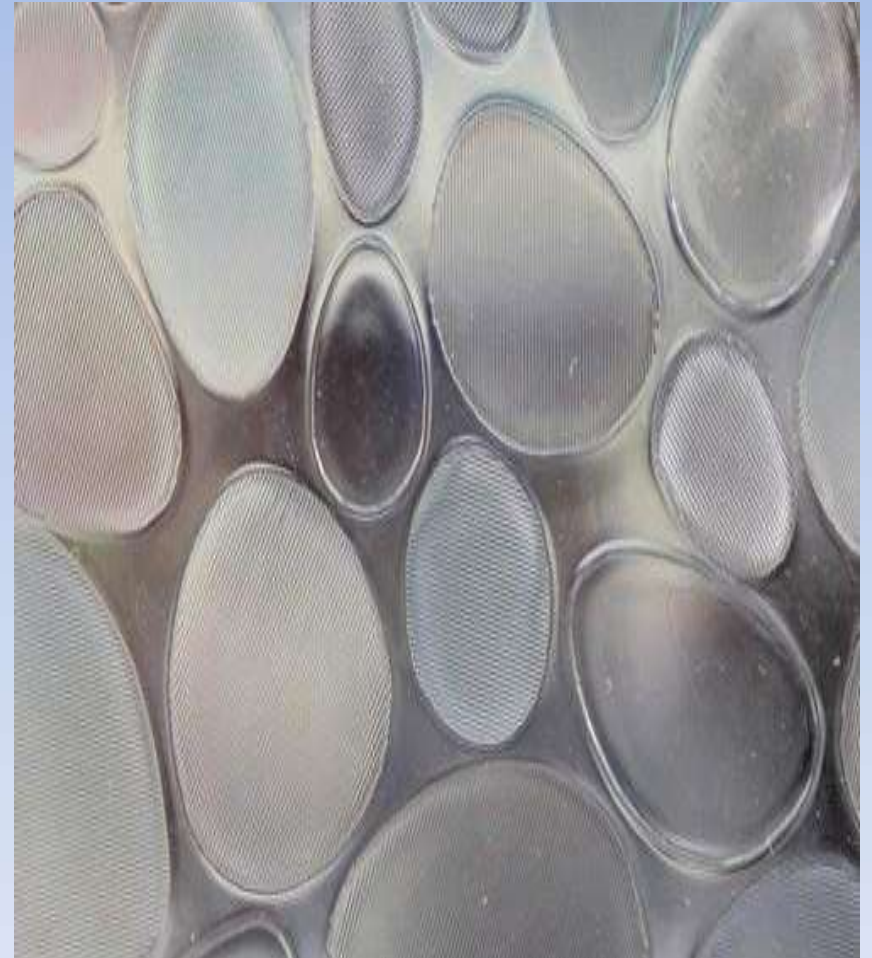

D087G (BROAD CRYSTALS)

FILM WIDTH : 3 & 4 FEET

D0101G (ZIG ZAG)

FILM WIDTH : 4 FEET

D142G (PEBBLES ON THE BEACH)

FILM WIDTH : 3 & 4 FEET

D151G (CUT GLASS MOSIAC)

FILM WIDTH : 3 & 4 FEET